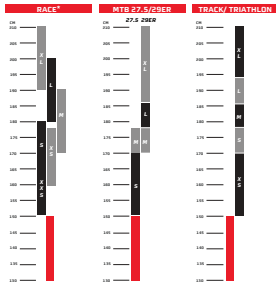

* JANE SL DISC, JANE SL, JANE, AURA SLX,
AURA X, AURA SLA, LIZ SL DISC, LIZ SL

■ = KIDS BIKE: YOU CAN CHOOSE BETWEEN RACE AND CROSS BIKE

* NOAH SL DISC, NOAH SL, NOAH, HELIUM SLX, HELIUM X, HELIUM SLA, FENIX SL DISC, FENIX SL

■ = KIDS BIKE: YOU CAN CHOOSE BETWEEN RACE AND CROSS BIKE